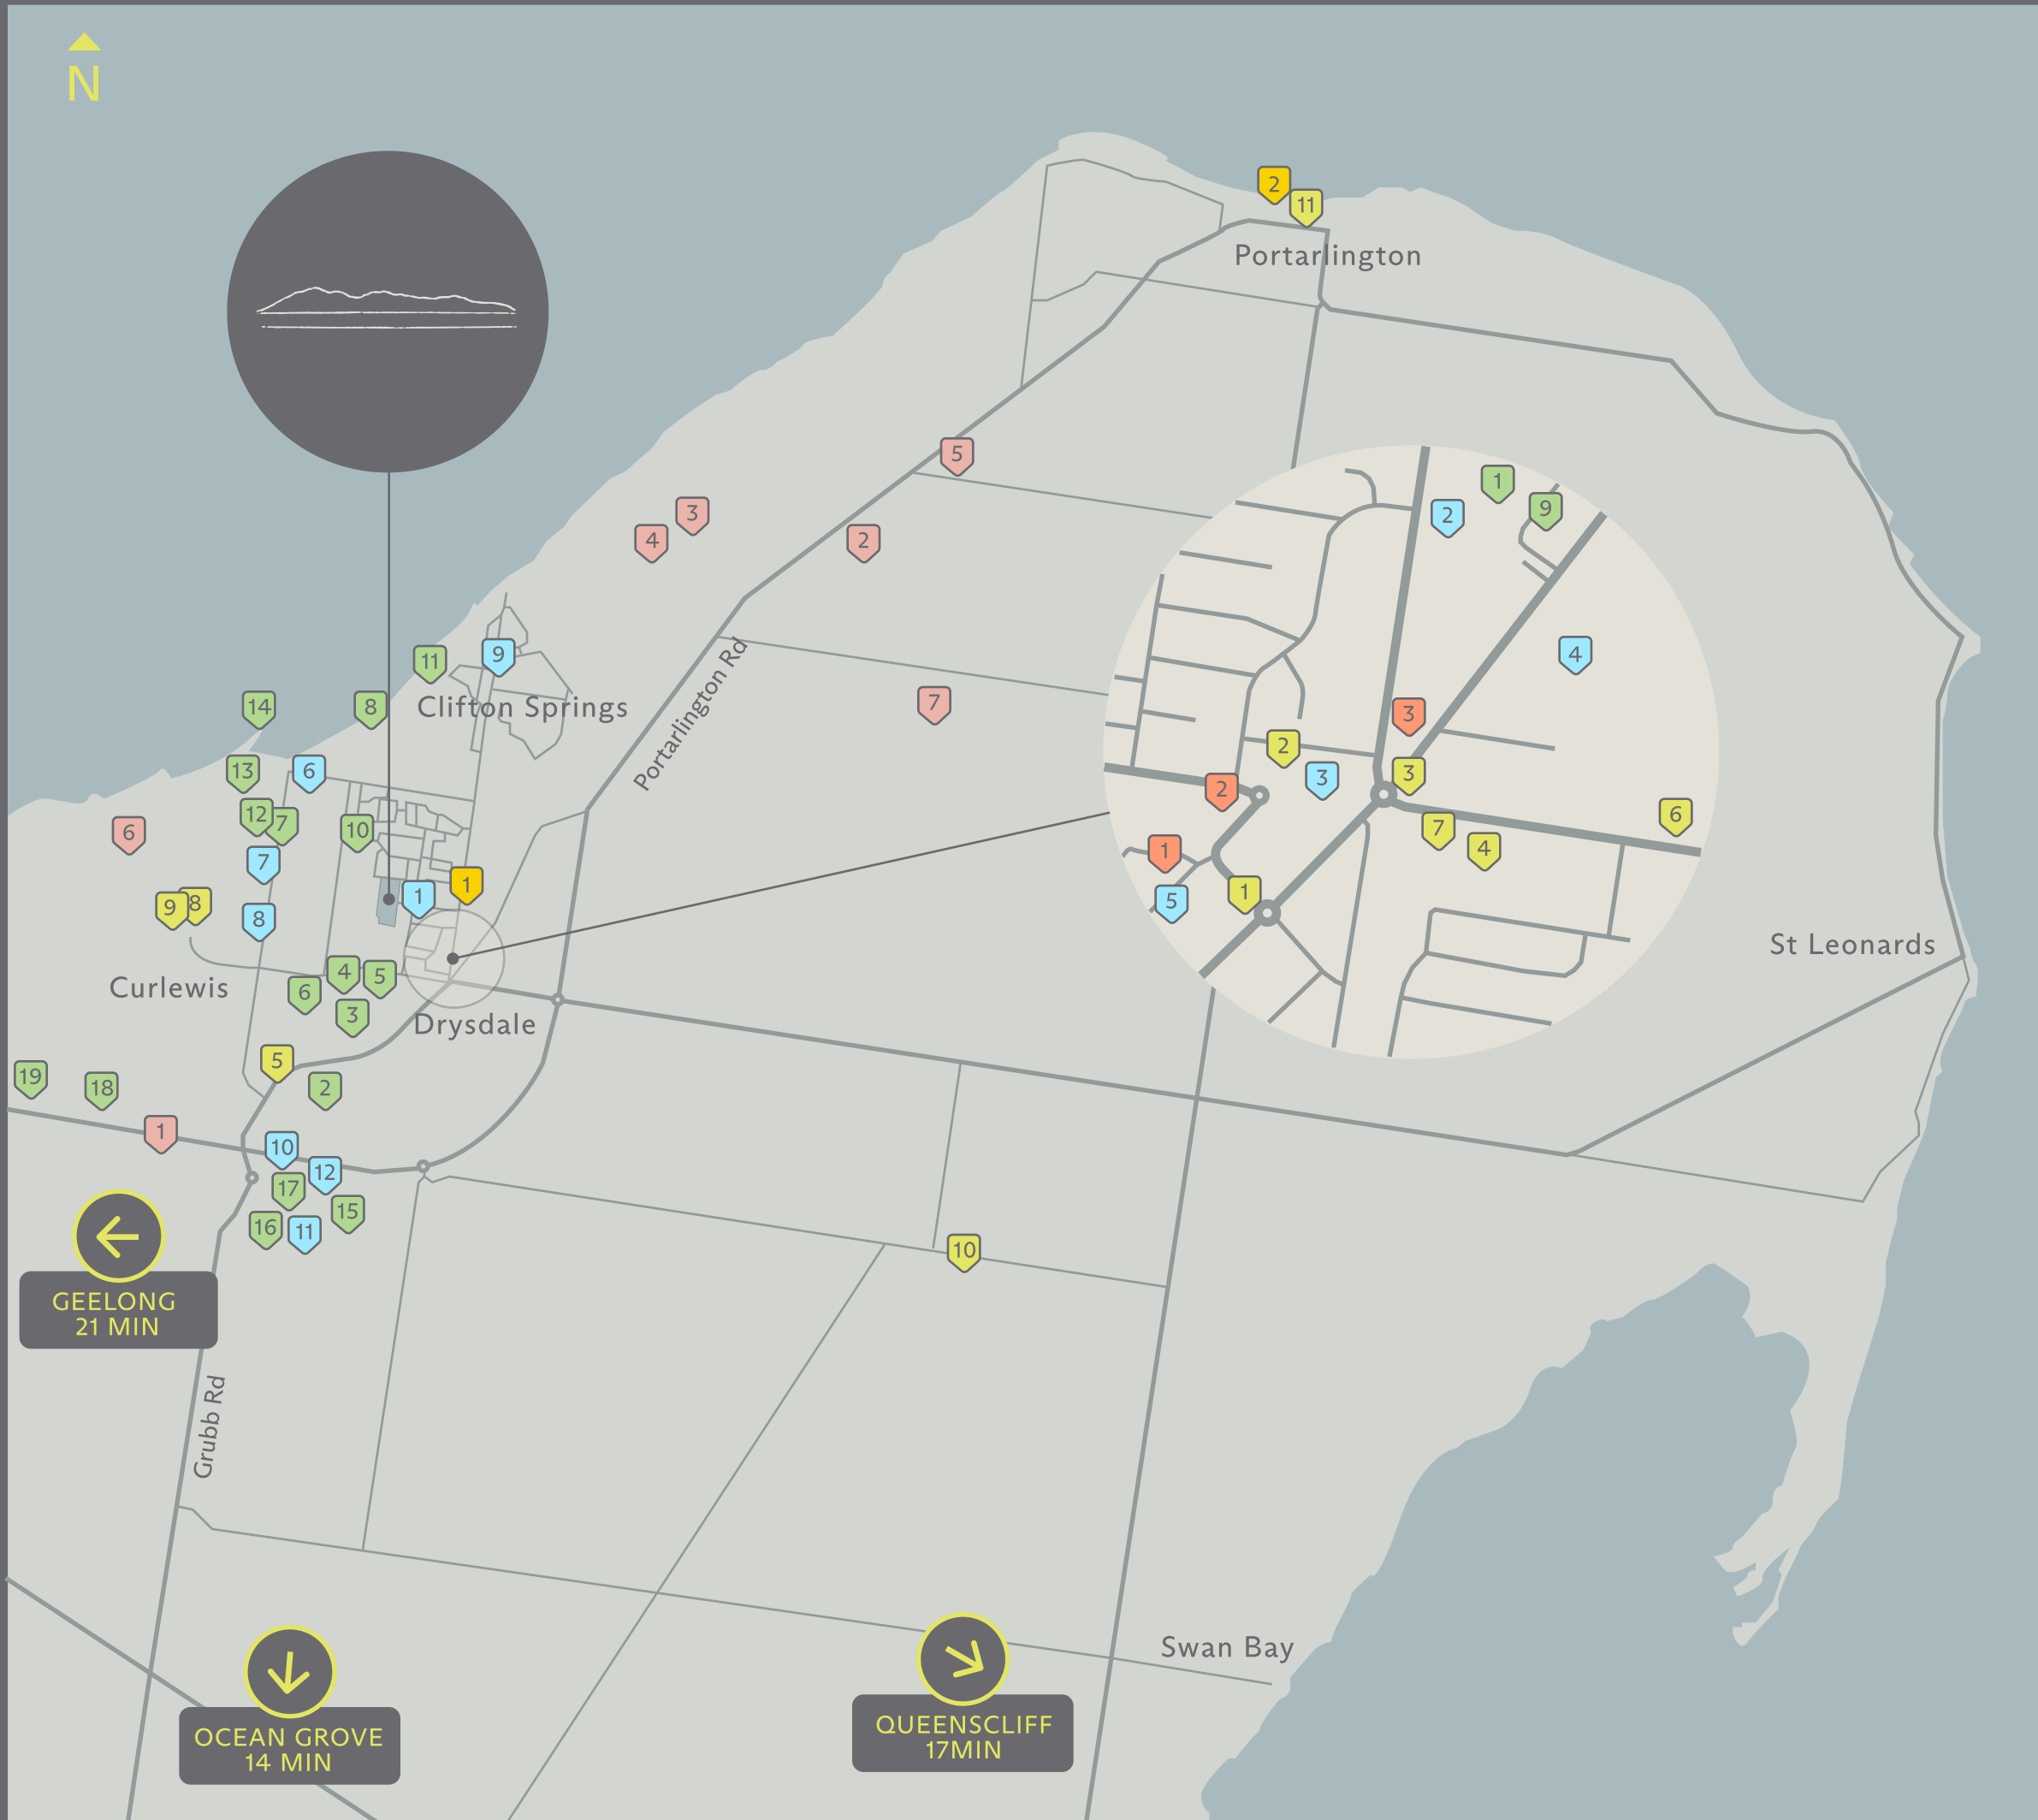

WINERIES

1. Leura Park Estate ~ 6min
2. Bellarine Estate Winery ~ 6min
3. Terindah Estate ~ 7min
4. Jack Rabbit Vineyard ~ 7min
5. Lethbridge @ Hat Rock Vineyard ~ 7min
6. BAIE Wines ~ 7min
7. Scotchmans Hill Winery ~ 9min
8. Curlewis Winery ~ 9min (not on map)
9. OneDay Estate Winery ~ 10min (not on map)

HEALTH

1. Bellarine Medical Group ~ 3min
2. Drysdale Grove Aged Care ~ 3min
3. Drysdale Clinic ~ 3min

PARKS & RECREATION

1. Wathaurung Reserve ~ 2min
2. Lake Lorne Reserve ~ 3min
3. James Drysdale Reserve ~ 3min
4. Drysdale Recreation Reserve ~ 3min
5. Drysdale Football Club ~ 3min
6. McLeods Waterholes ~ 3min
7. Clifton Springs Community Mens Shed ~ 3min
8. The Dell ~ 4min
9. Drysdale Tennis Club ~ 4min
10. Clifton Springs Tennis Club ~ 4min
11. Clifton Springs Golf Course ~ 4min
12. Jetty Road Adventure Playground ~ 4min
13. Griggs Creek Reserve ~ 5min
14. Clifton Springs Pier ~ 5min
15. Basin Reserve ~ 6min
16. Drysdale Sports Precinct ~ 8min
17. North Bellarine Aquatic Centre ~ 8min
18. Curlewis Golf Club ~ 8min
19. The Range At Curlewis ~ 10min

TRANSPORT

1. Bus Stop ~ 1min
2. Portarlington Ferry ~ 11min

Ben Stewart, Sales Agent
0429 136 677
bstewart@coreprojects.com.au

Your New Address
12 Flinders View Drive
Drysdale VIC 3222

flindersview.com.au

All Within 3min Drive

- EDUCATION
- SHOPPING & DINING
- PARKS & RECREATION
- HEALTH