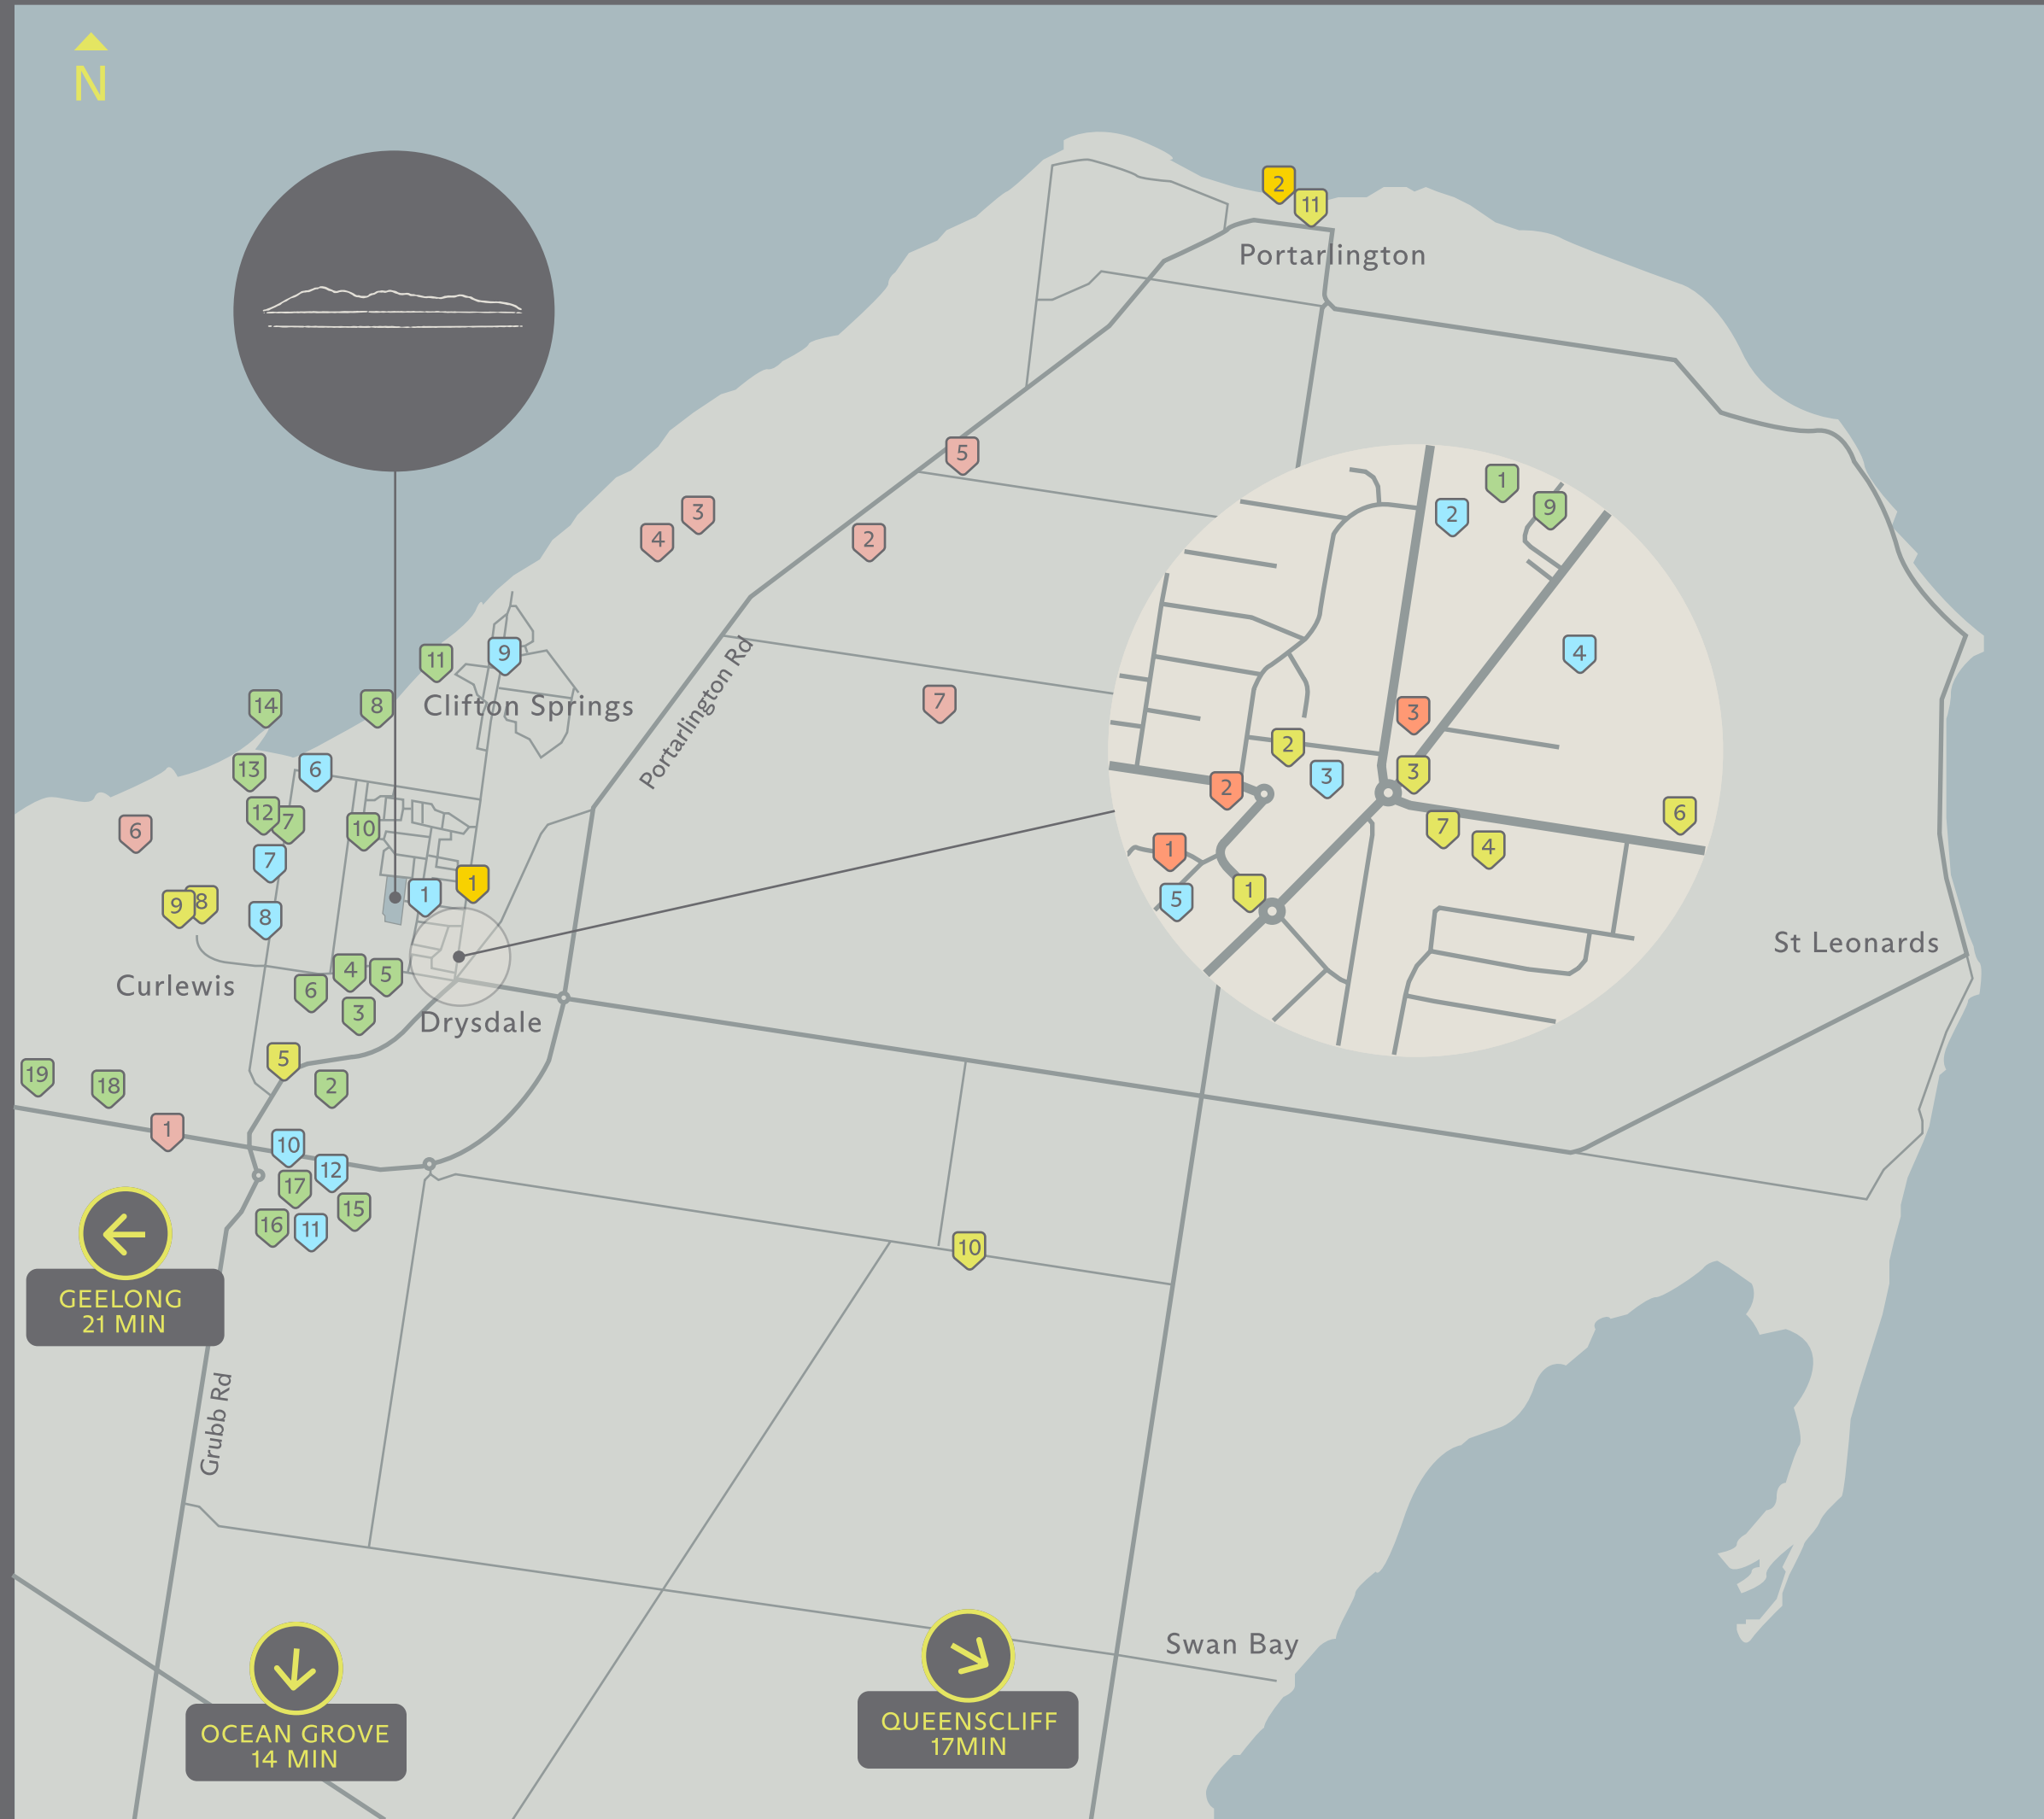

WINERIES

1. Leura Park Estate ~ 6min
2. Bellarine Estate Winery ~ 6min
3. Terindah Estate ~ 7min
4. Jack Rabbit Vineyard ~ 7min
5. Lethbridge @ Hat Rock Vineyard ~ 7min
6. BAIE Wines ~ 7min
7. Scotchmans Hill Winery ~ 9min
8. Curlewis Winery ~ 9min (not on map)
9. OneDay Estate Winery ~ 10min (not on map)

HEALTH

1. Bellarine Medical Group ~ 3min
2. Drysdale Grove Aged Care ~ 3min
3. Drysdale Clinic ~ 3min

PARKS & RECREATION

1. Wathaurung Reserve ~ 2min
2. Lake Lorne Reserve ~ 3min
3. James Drysdale Reserve ~ 3min
4. Drysdale Recreation Reserve ~ 3min
5. Drysdale Football Club ~ 3min
6. McLeods Waterholes ~ 3min
7. Clifton Springs Community Mens Shed ~ 3min
8. The Dell ~ 4min
9. Drysdale Tennis Club ~ 4min
10. Clifton Springs Tennis Club ~ 4min
11. Clifton Springs Golf Course ~ 4min
12. Jetty Road Adventure Playground ~ 4min
13. Griggs Creek Reserve ~ 5min
14. Clifton Springs Pier ~ 5min
15. Basin Reserve ~ 6min
16. Drysdale Sports Precinct ~ 8min
17. North Bellarine Aquatic Centre ~ 8min
18. Curlewis Golf Club ~ 8min
19. The Range At Curlewis ~ 10min

TRANSPORT

1. Bus Stop ~ 1min
2. Portarlington Ferry ~ 11min

Flinders View Sales Team
0492 853 235
flindersview@coreprojects.com.au

Your New Address
12 Flinders View Drive
Drysdale VIC 3222

flindersview.com.au

All Within 3min Drive

- EDUCATION
- SHOPPING & DINING
- PARKS & RECREATION
- HEALTH

Flinders View
DRYSDALE