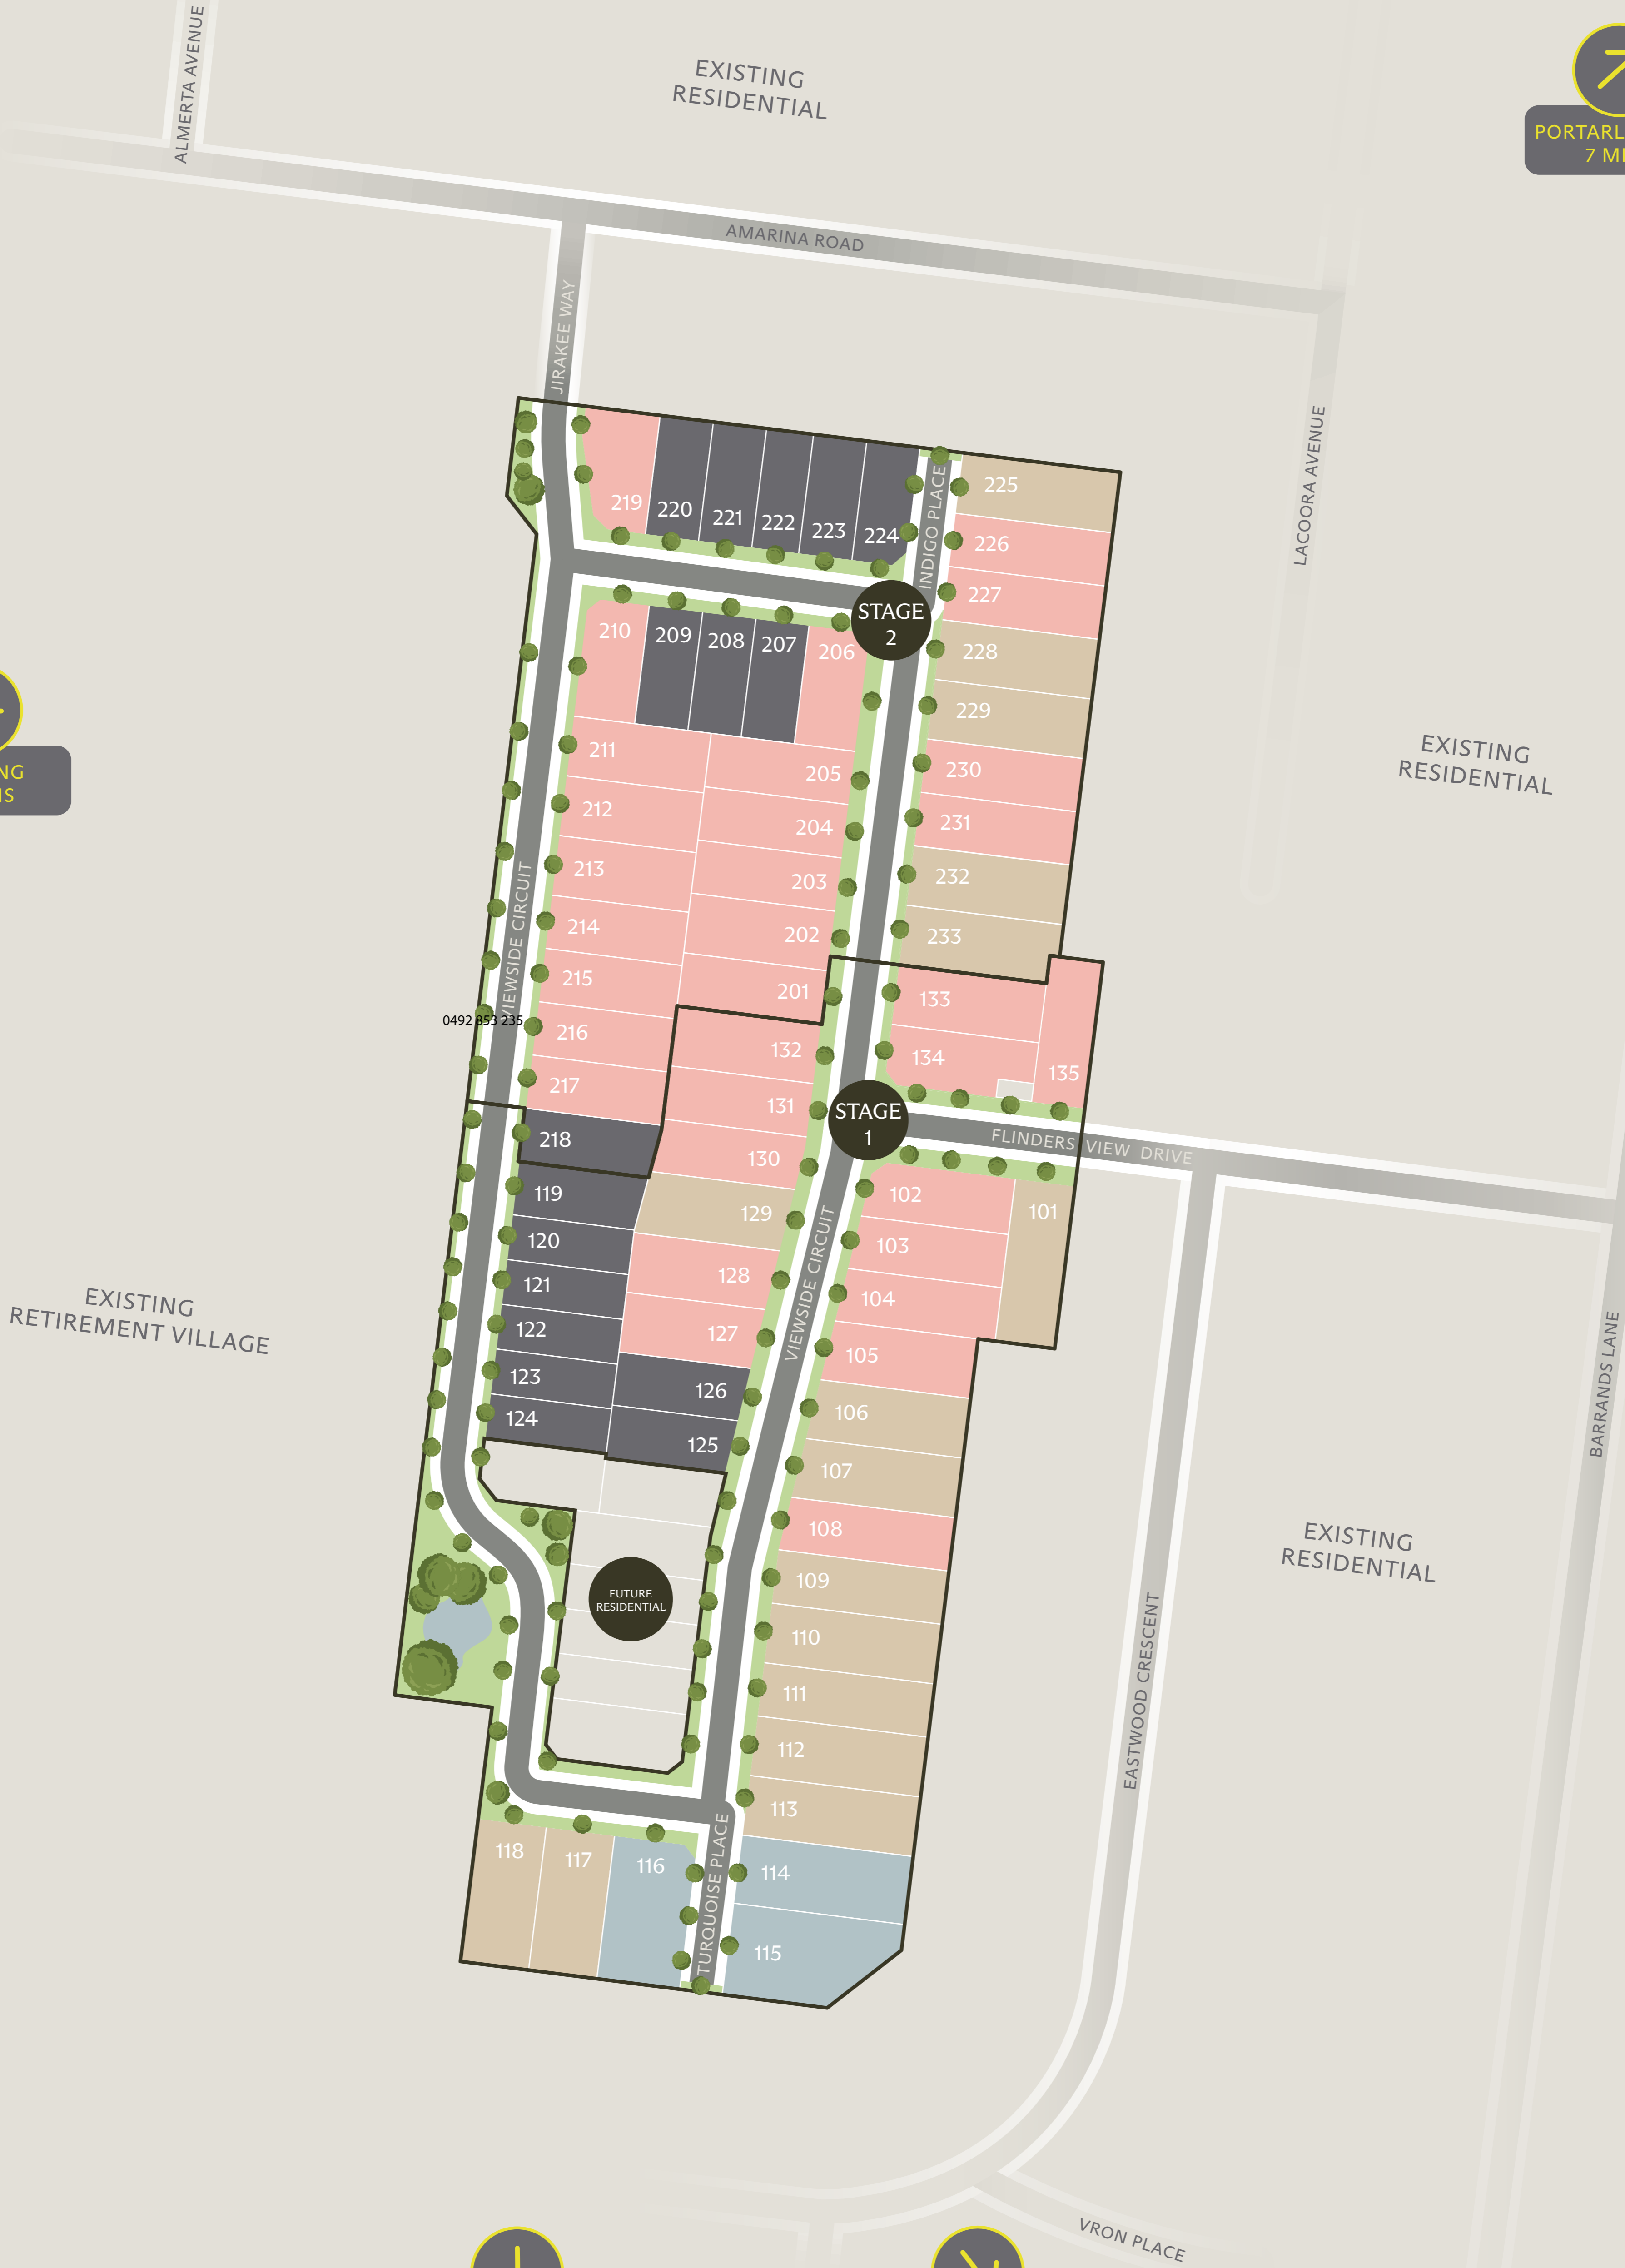

MASTERPLAN

All Within 3min Drive

Flinders View Sales Team
0492 853 235
flindersview@coreprojects.com.au

Your New Address
12 Flinders View Drive
Drysdale VIC 3222

flindersview.com.au

EDUCATION

SHOPPING & DINING

PARKS & RECREATION

HEALTH

Flinders View

DRYSDALE

*THE MASTERPLAN LAYOUT INCLUDING LANDSCAPING AND FUTURE RESIDENTIAL IS INDICATIVE ONLY AND SUBJECT TO CHANGE