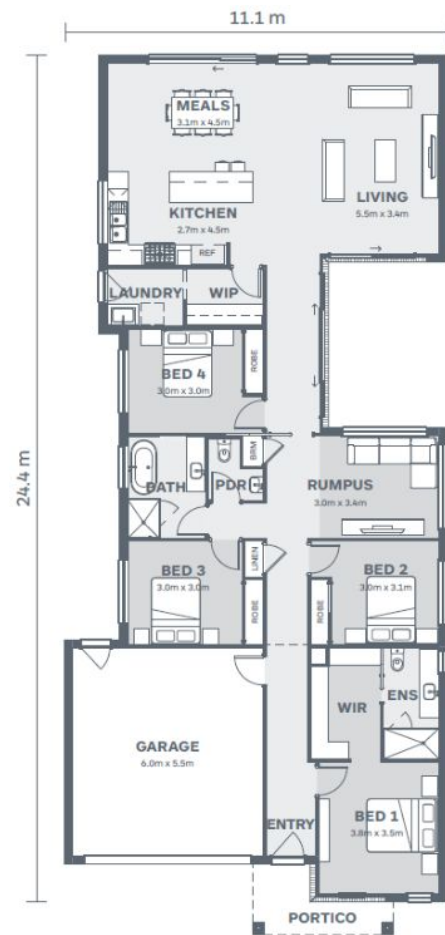

HAMLAN

Contact your
new home
consultant **today**

Chris Dooling
chris@hamlan.com.au
0458007776

hamlan.com.au

Local Builders. Local Suppliers. Local People.

Images are for illustrative purposes only and may not represent the final product. Prices are based on availability and price of land. Hamlan Homes reserves the right to alter any price or substitute any home without prior notice. All house and land packages are subject to developers final approval. Speak to a new home consultant for more information. www.hamlan.com.au Images are for illustrative purposes only and may not represent the final product. Prices are based on availability and price of land. Hamlan Homes reserves the right to alter any price or substitute any home without prior notice. Speak to a new home consultant for more information. www.hamlan.com.au

Flinders View
DRYSDALE