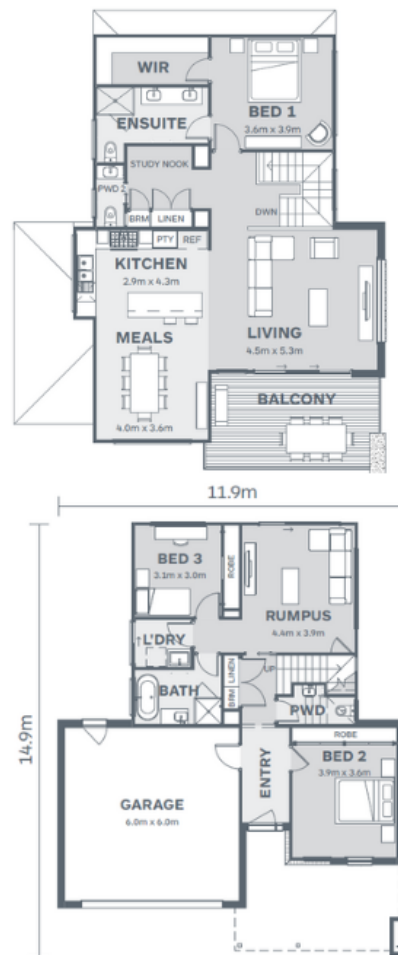

HAMLAN

Contact your
new home
consultant **today**

Chris Dooling
chris@hamlan.com.au
0458007776

hamlan.com.au

Local Builders. Local Suppliers. Local People.

Images are for illustrative purposes only and may not represent the final product. Prices are based on availability and price of land. Hamlan Homes reserves the right to alter any price or substitute any home without prior notice. All house and land packages are subject to developers final approval. Speak to a new home consultant for more information. www.hamlan.com.au Images are for illustrative purposes only and may not represent the final product. Prices are based on availability and price of land. Hamlan Homes reserves the right to alter any price or substitute any home without prior notice. Speak to a new home consultant for more information. www.hamlan.com.au

Flinders View
DRYSDALE