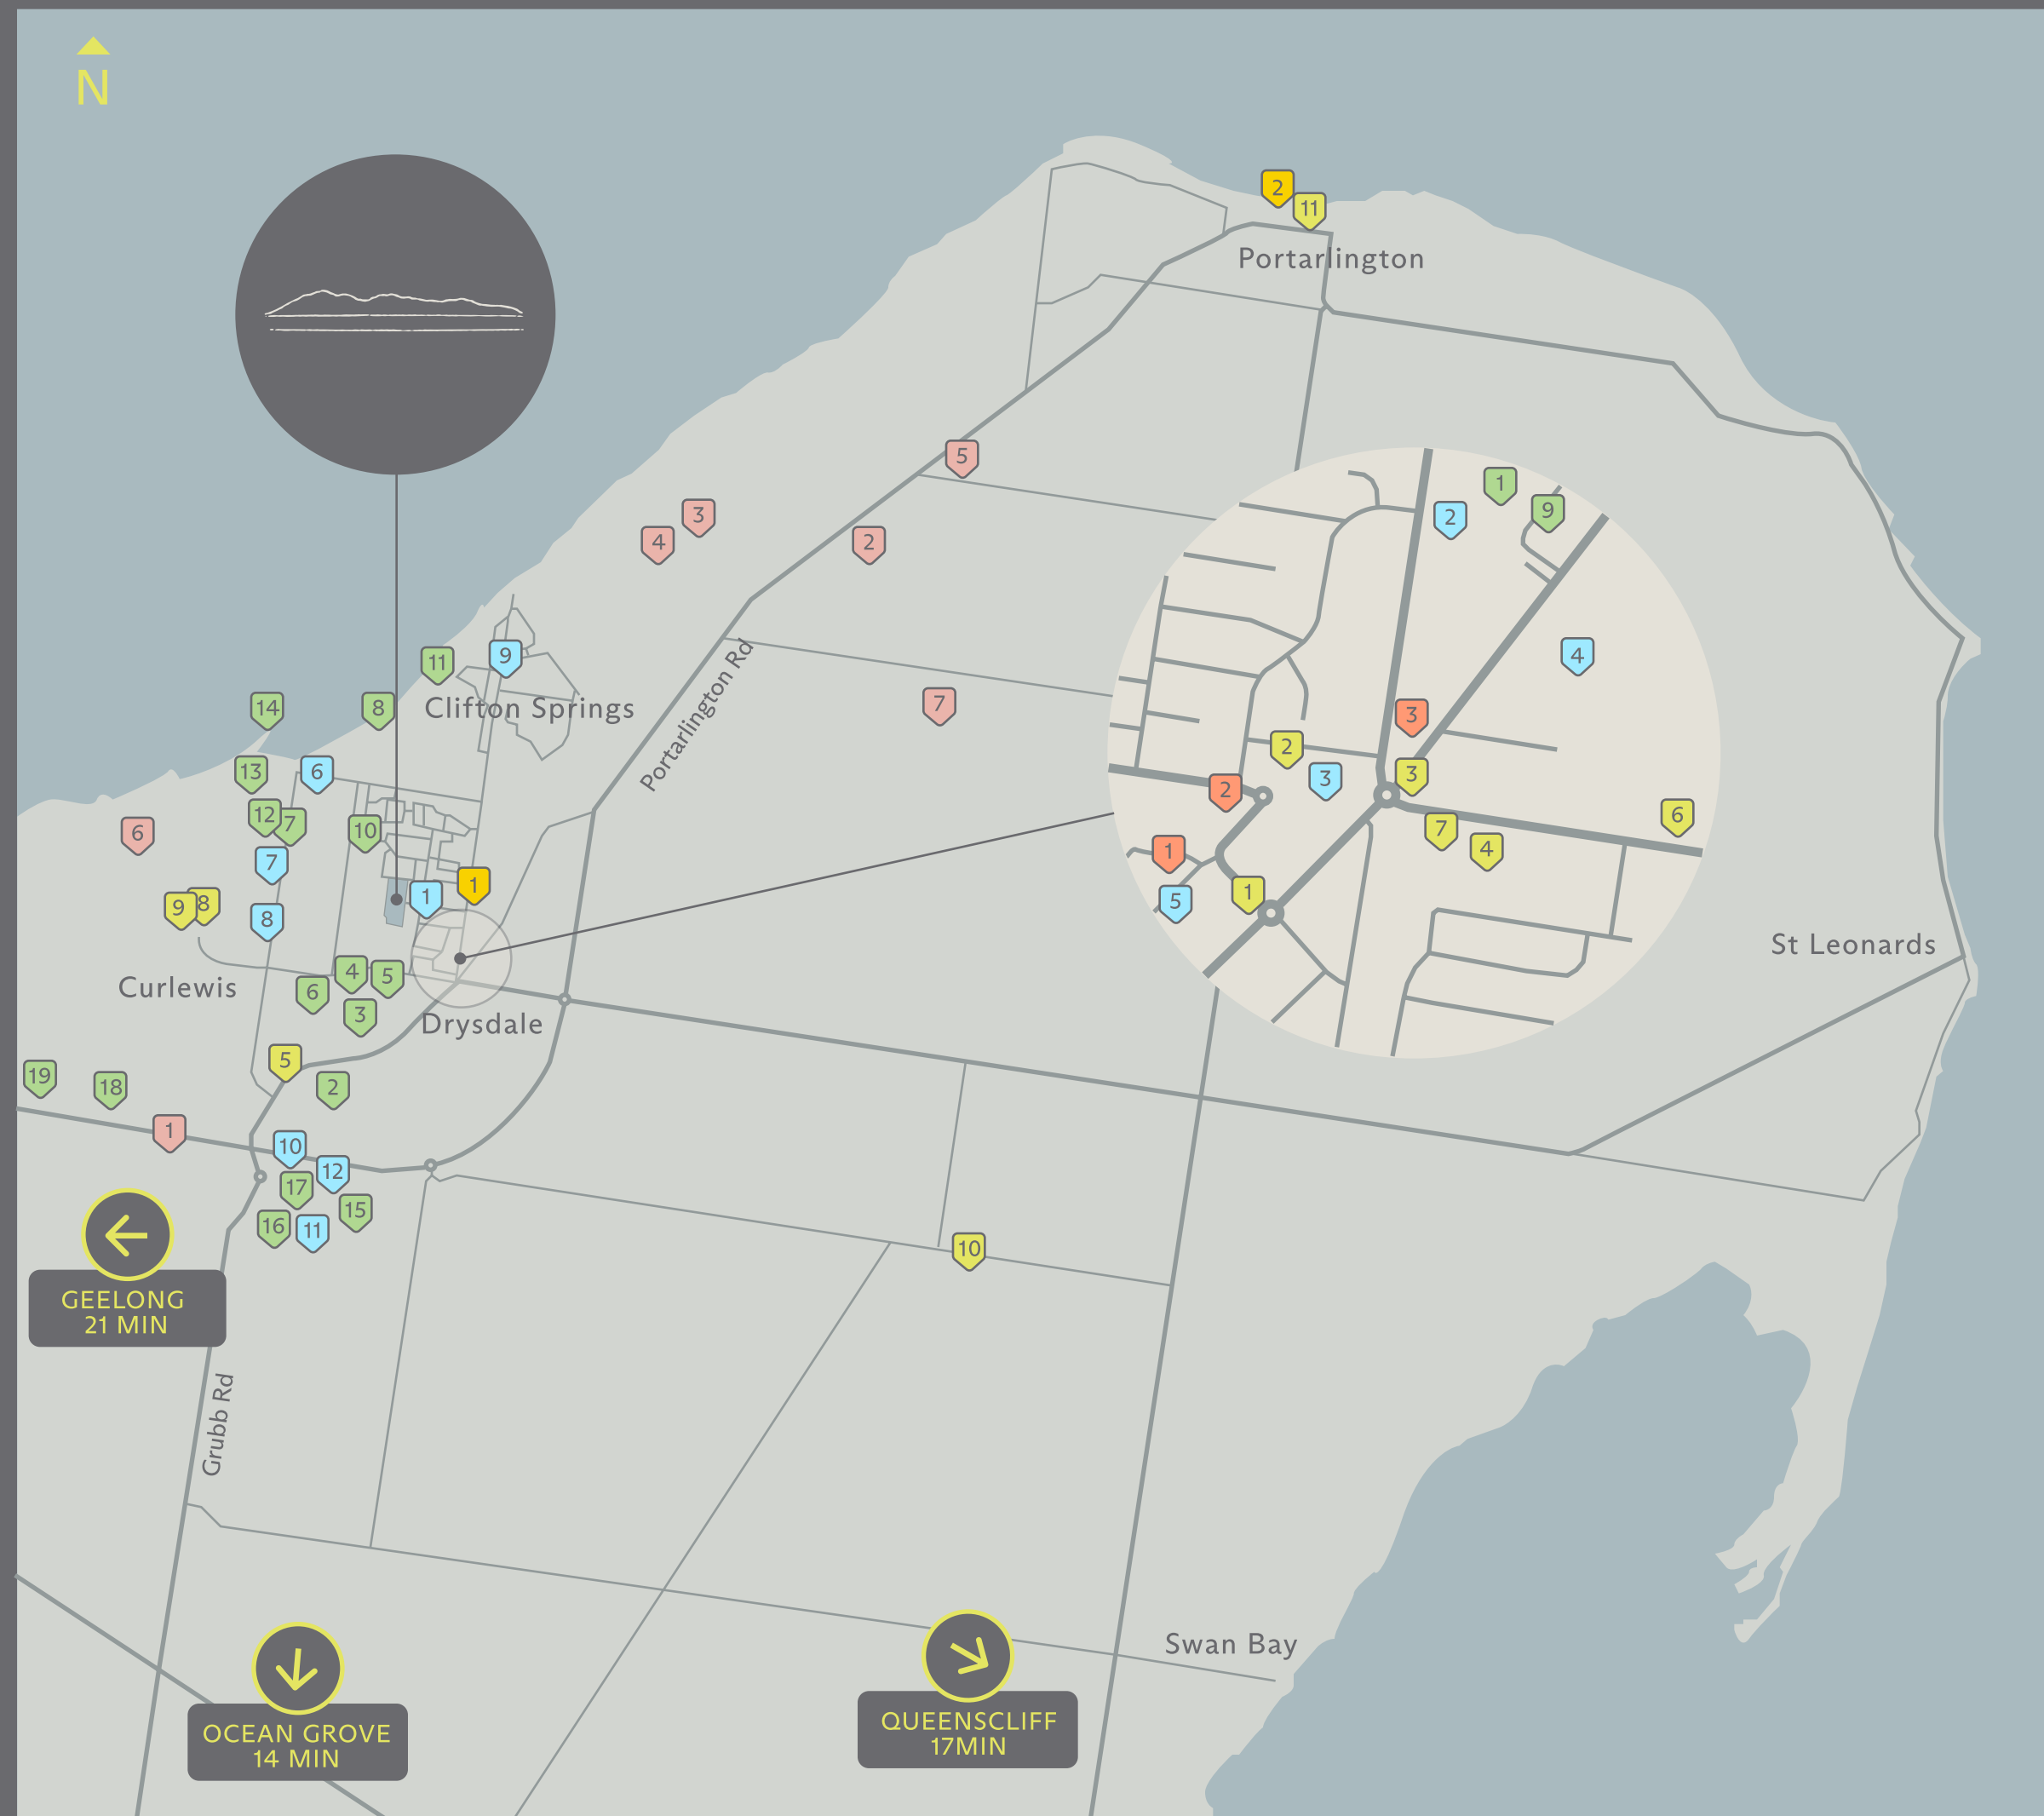

WINERIES

1. Leura Park Estate ~ 6min
2. Bellarine Estate Winery ~ 6min
3. Terindah Estate ~ 7min
4. Jack Rabbit Vineyard ~ 7min
5. Lethbridge @ Hat Rock Vineyard ~ 7min
6. BAIE Wines ~ 7min
7. Scotchmans Hill Winery ~ 9min
8. Curlewis Winery ~ 9min (not on map)
9. OneDay Estate Winery ~ 10min (not on map)

HEALTH

1. Bellarine Medical Group ~ 3min
2. Drysdale Grove Aged Care ~ 3min
3. Drysdale Clinic ~ 3min

PARKS & RECREATION

1. Wathaurung Reserve ~ 2min
2. Lake Lorne Reserve ~ 3min
3. James Drysdale Reserve ~ 3min
4. Drysdale Recreation Reserve ~ 3min
5. Drysdale Football Club ~ 3min
6. McLeods Waterholes ~ 3min
7. Clifton Springs Community Mens Shed ~ 3min
8. The Dell ~ 4min
9. Drysdale Tennis Club ~ 4min
10. Clifton Springs Tennis Club ~ 4min
11. Clifton Springs Golf Course ~ 4min
12. Jetty Road Adventure Playground ~ 4min
13. Griggs Creek Reserve ~ 5min
14. Clifton Springs Pier ~ 5min
15. Basin Reserve ~ 6min
16. Drysdale Sports Precinct ~ 8min
17. North Bellarine Aquatic Centre ~ 8min
18. Curlewis Golf Club ~ 8min
19. The Range At Curlewis ~ 10min

TRANSPORT

1. Bus Stop ~ 1min
2. Portarlington Ferry ~ 11min

Flinders View Sales Team
1300 930 841
Your New Address
12 Flinders View Drive
Drysdale VIC 3222
flindersview.com.au

All Within 3min Drive

- EDUCATION
- SHOPPING & DINING
- PARKS & RECREATION
- HEALTH