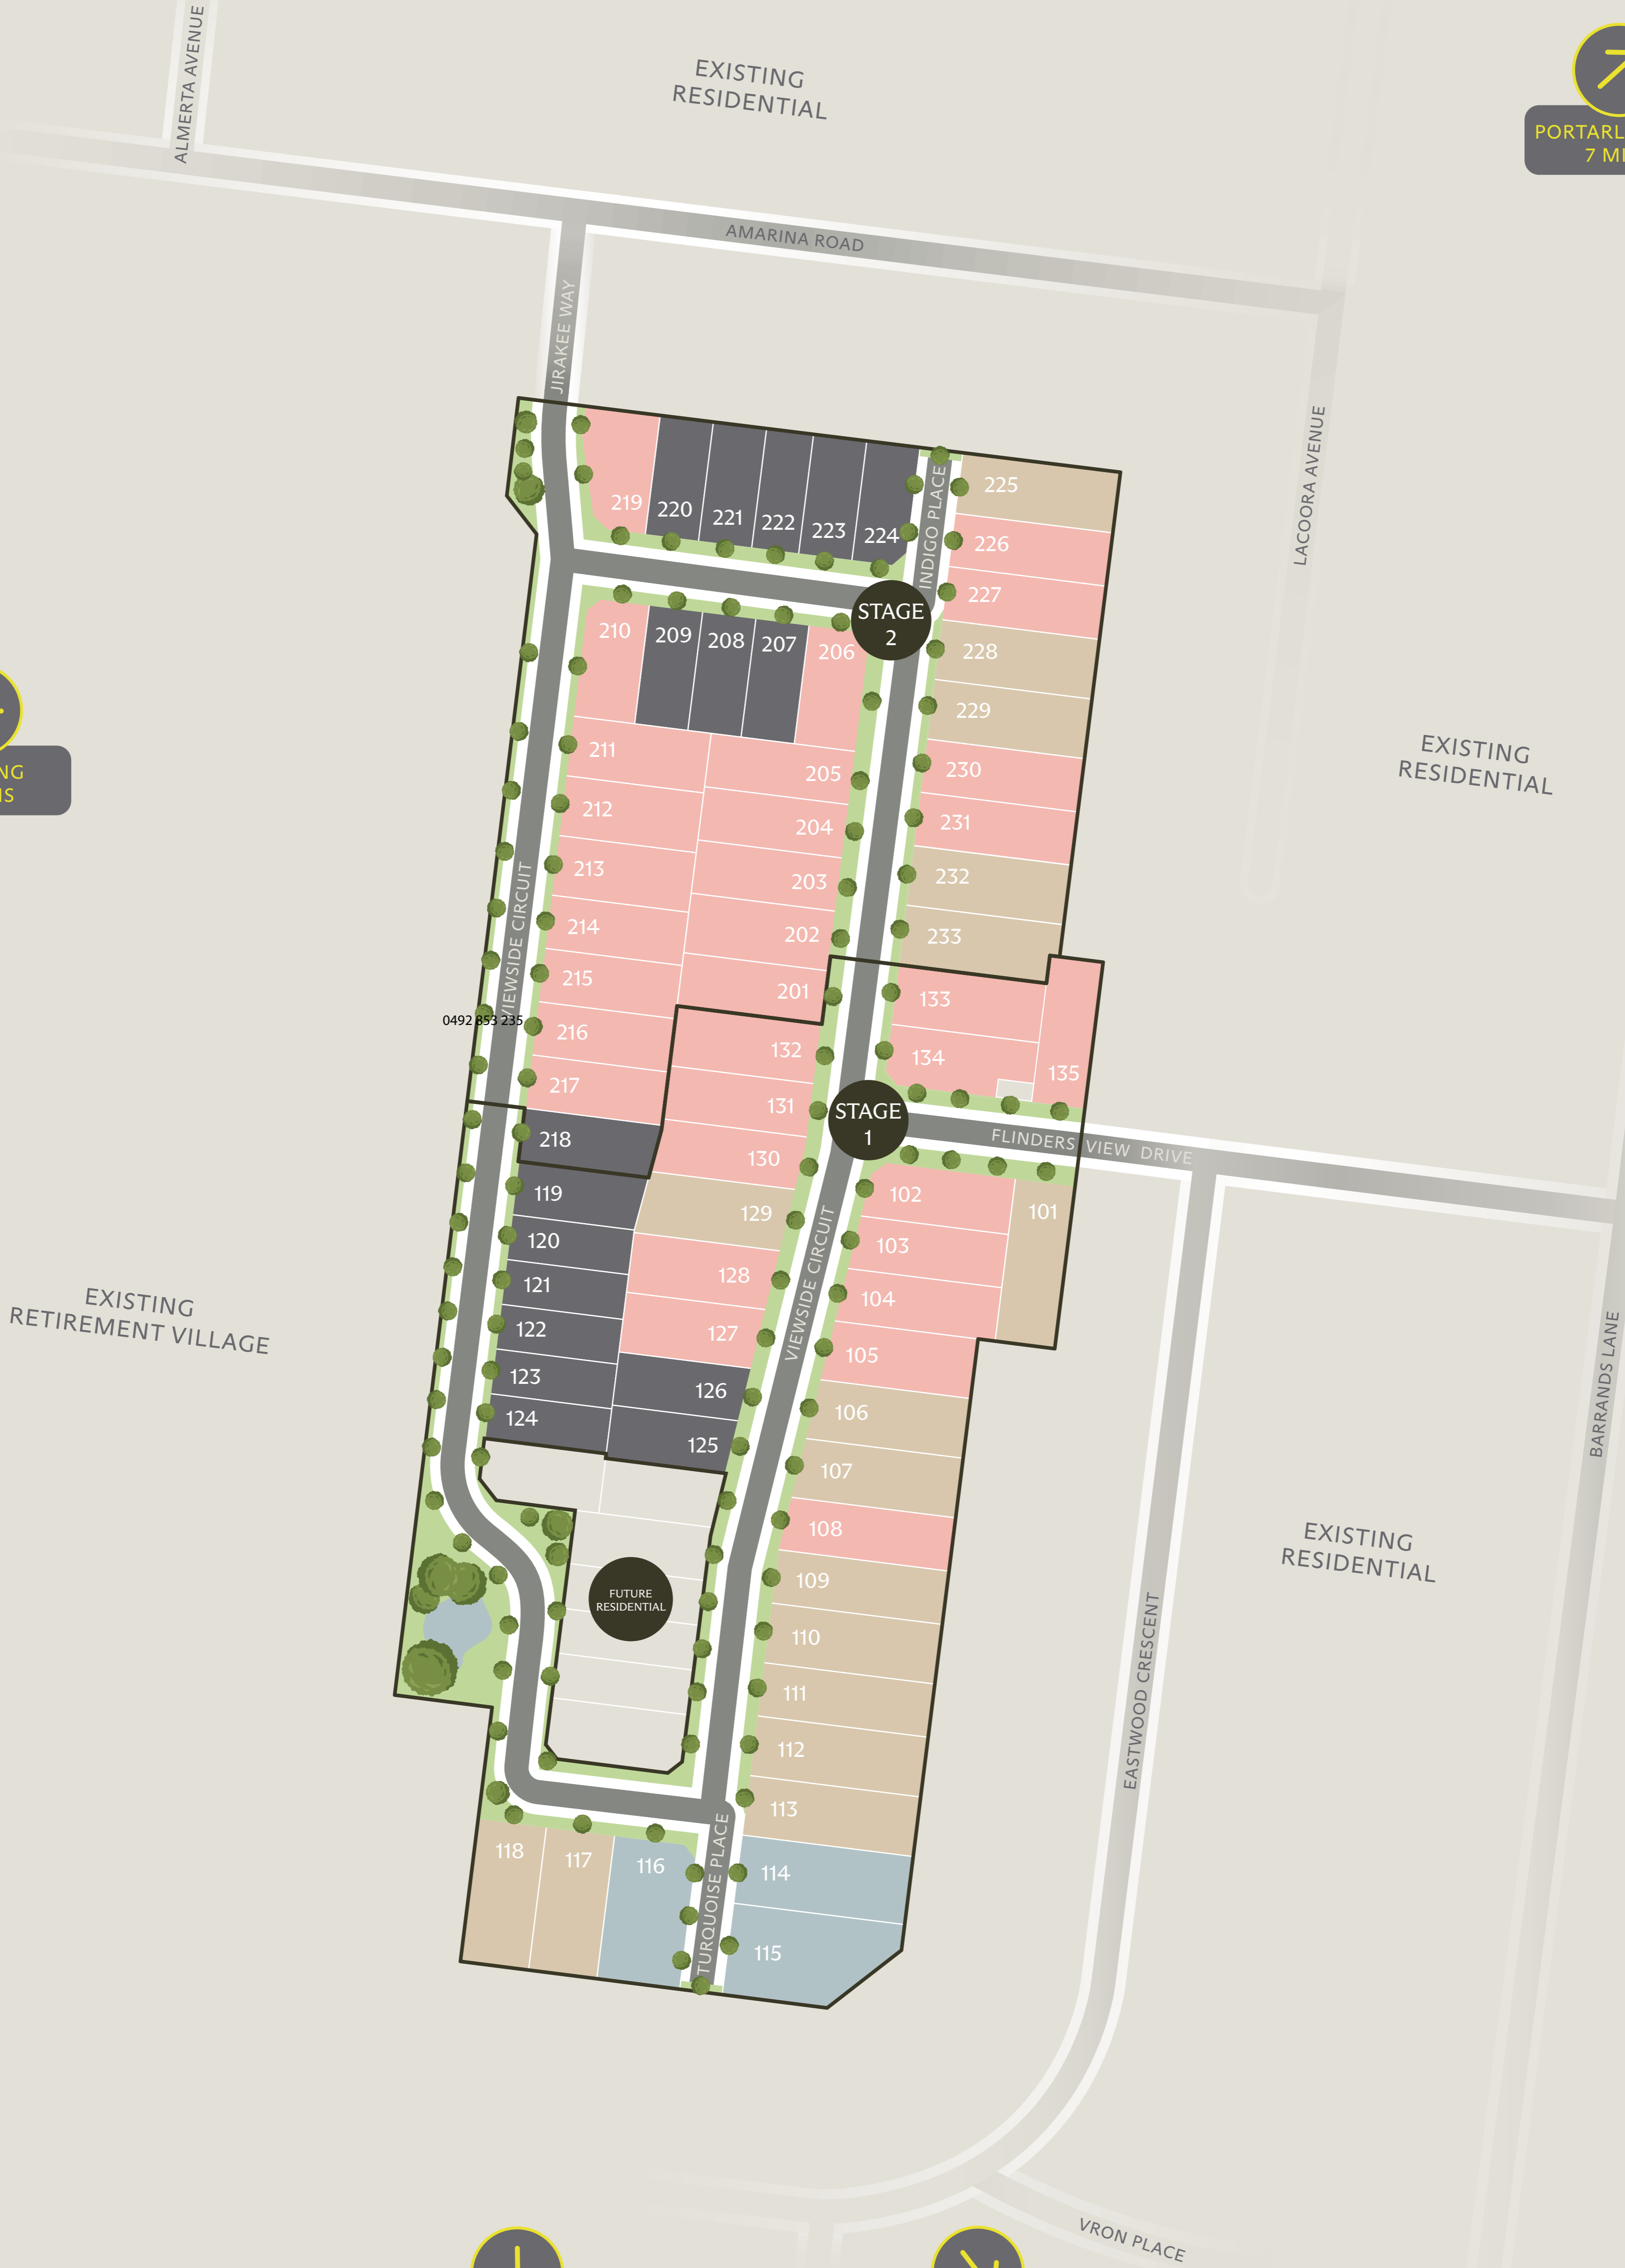

MASTERPLAN

All Within 3min Drive

Flinders View Sales Team
1300 930 841
flindersview@coreprojects.com.au

Your New Address
12 Flinders View Drive
Drysdale VIC 3222

flindersview.com.au

EDUCATION

SHOPPING & DINING

PARKS & RECREATION

HEALTH

Flinders View

DRYSDALE

*THE MASTERPLAN LAYOUT INCLUDING LANDSCAPING AND FUTURE RESIDENTIAL IS INDICATIVE ONLY AND SUBJECT TO CHANGE