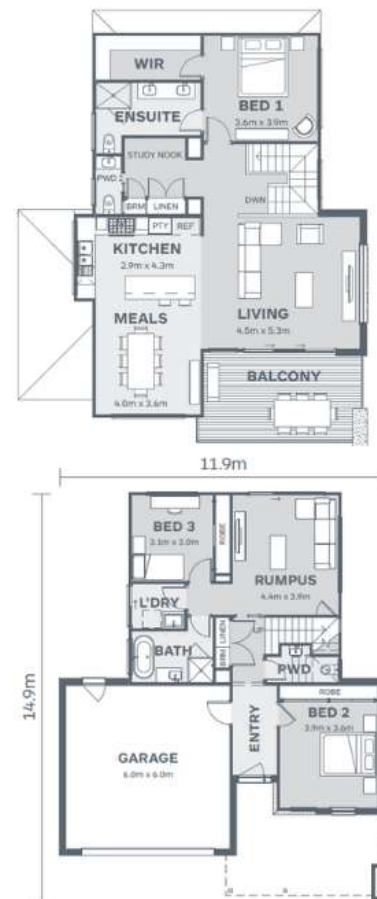

Kalimna240

Horizon

Lot 106 Viewside Circuit
Drysdale

3 2 2

House Size:
25.8SQ
Lot Size:
507m²

Package Price:

\$1,040,680

It's all included

Solar & Battery

Double Glazed Windows

Colorbond Steel Roof

Site Cost Allowance

Council & Developer Requirements

Developer Rebate Applied, see Developer T&Cs

HAMLAN

Contact your
new home
consultant **today**