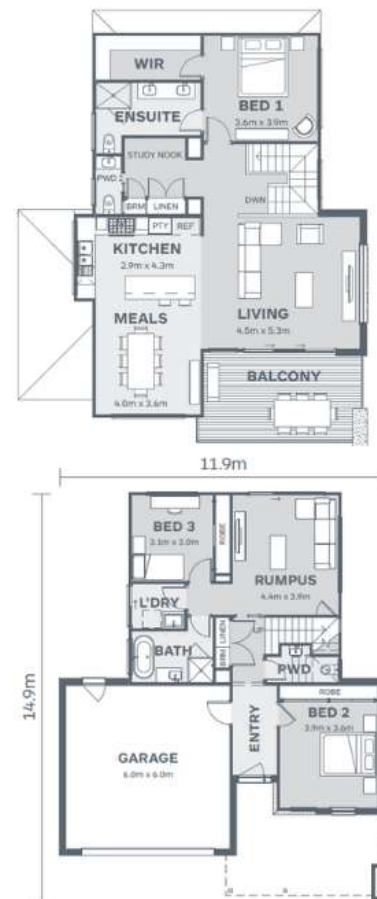

Kalimna240

Fusion

Lot 133 Viewside Circuit,
Drysdale

3 2 2

House Size:
25.8SQ
Lot Size:
486m²

Package Price:

\$1,043,180

It's all included

Solar & Battery

Double Glazed Windows

Colorbond Steel Roof

Site Cost Allowance

Council & Developer Requirements

Developer Rebate Applied, see Developer T&Cs

HAMLAN

Contact your
new home
consultant **today**